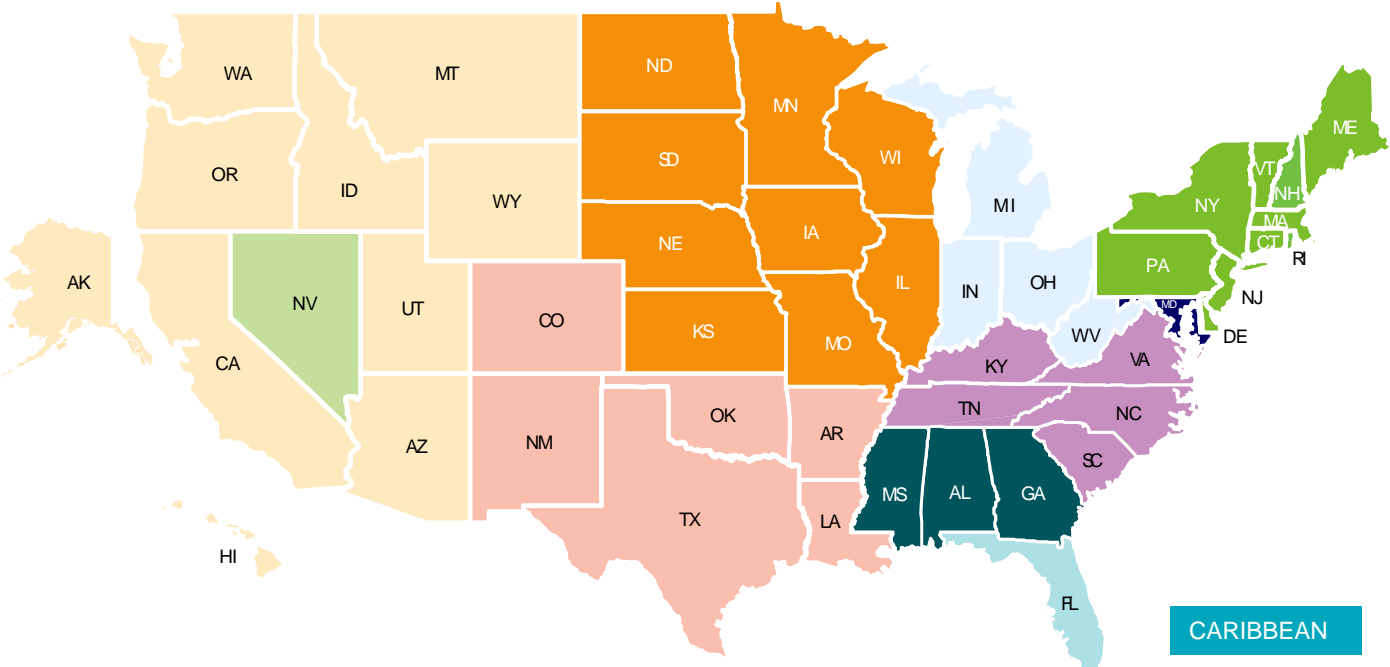

# Philips Hospitality 2010 Sales Territory

CARIBBEAN

**WEST**

**Tom Southard**  
Regional Manager  
O 951.461.0223  
M 602.418.5293  
tom.southard@philips.com

**Craig Davis**  
Inside Sales  
O 770.510.1358  
craig.davis@philips.com